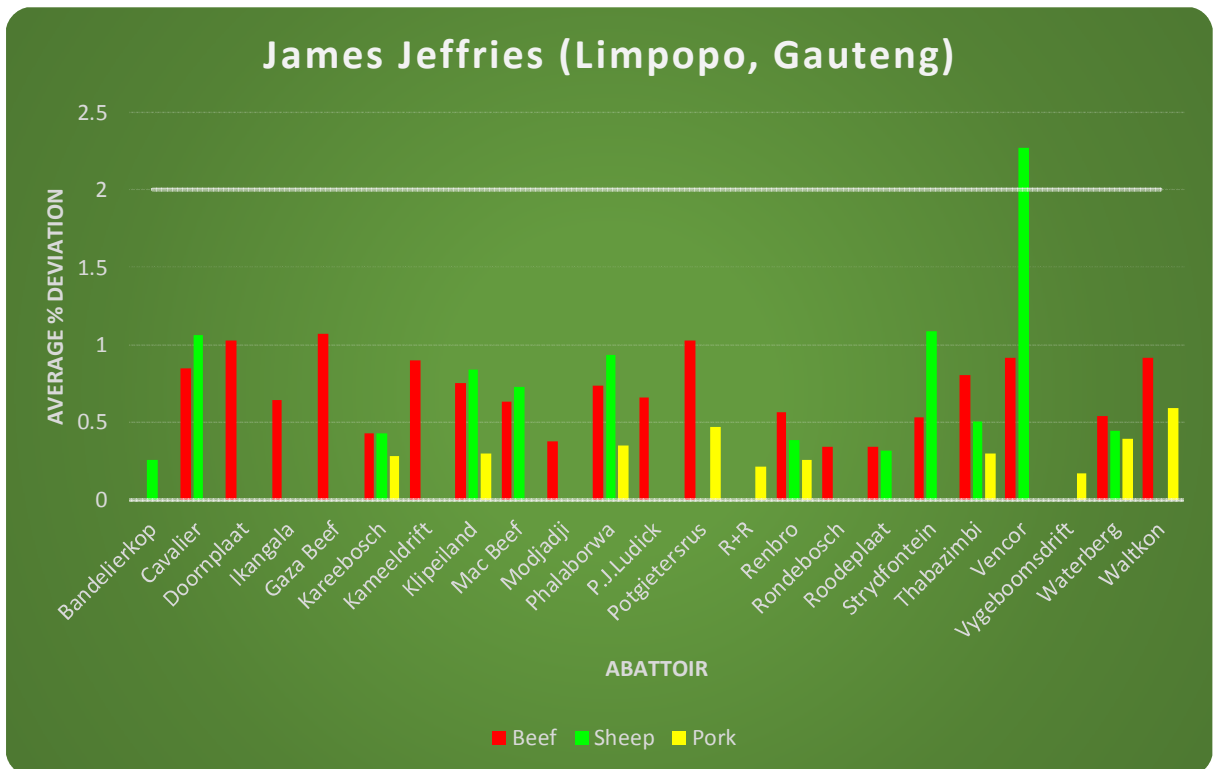

2018 Average Dressing Standards
(< 2% Dressing standards are within the norm)