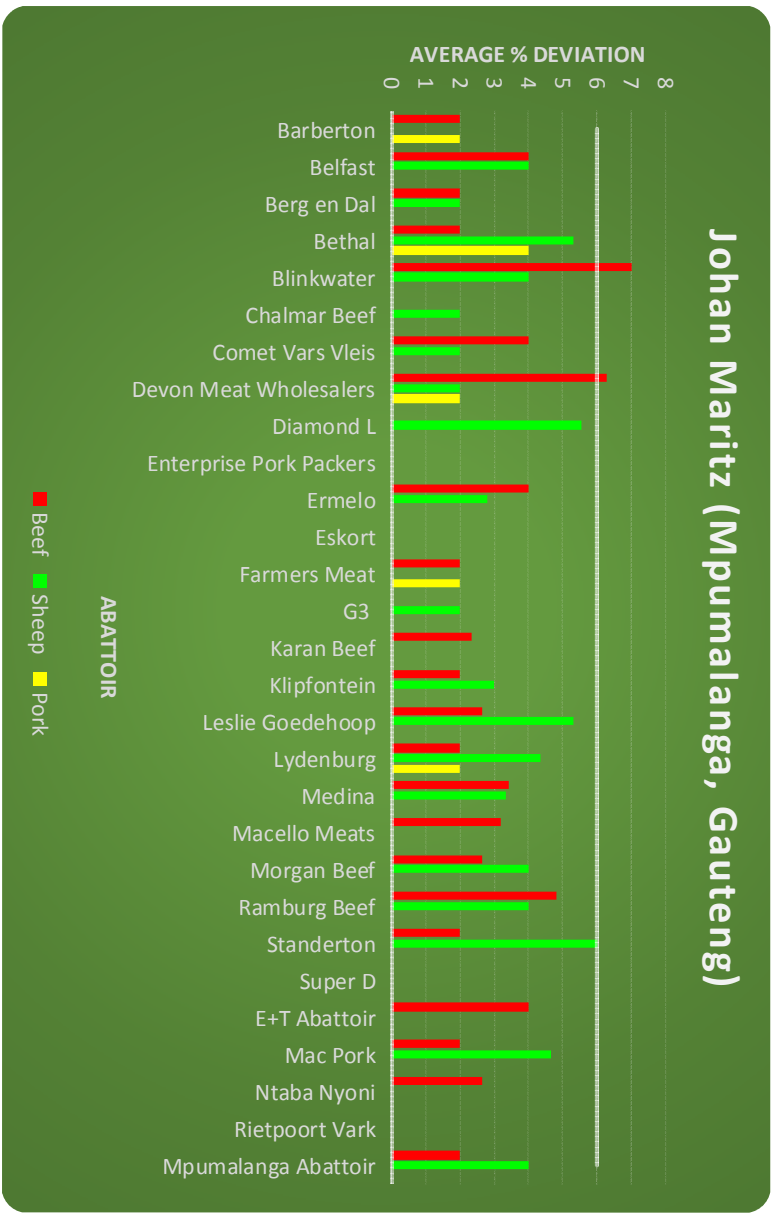

Albertus du Toit (North West, Gauteng) (262 Visits)

ABATTOIR

2018 Average % Deviations of Fat Codification Standards
 (<6% Deviations are inside norm - > 6% Deviations are outside norm)

Albertus du Toit (North West, Gauteng)