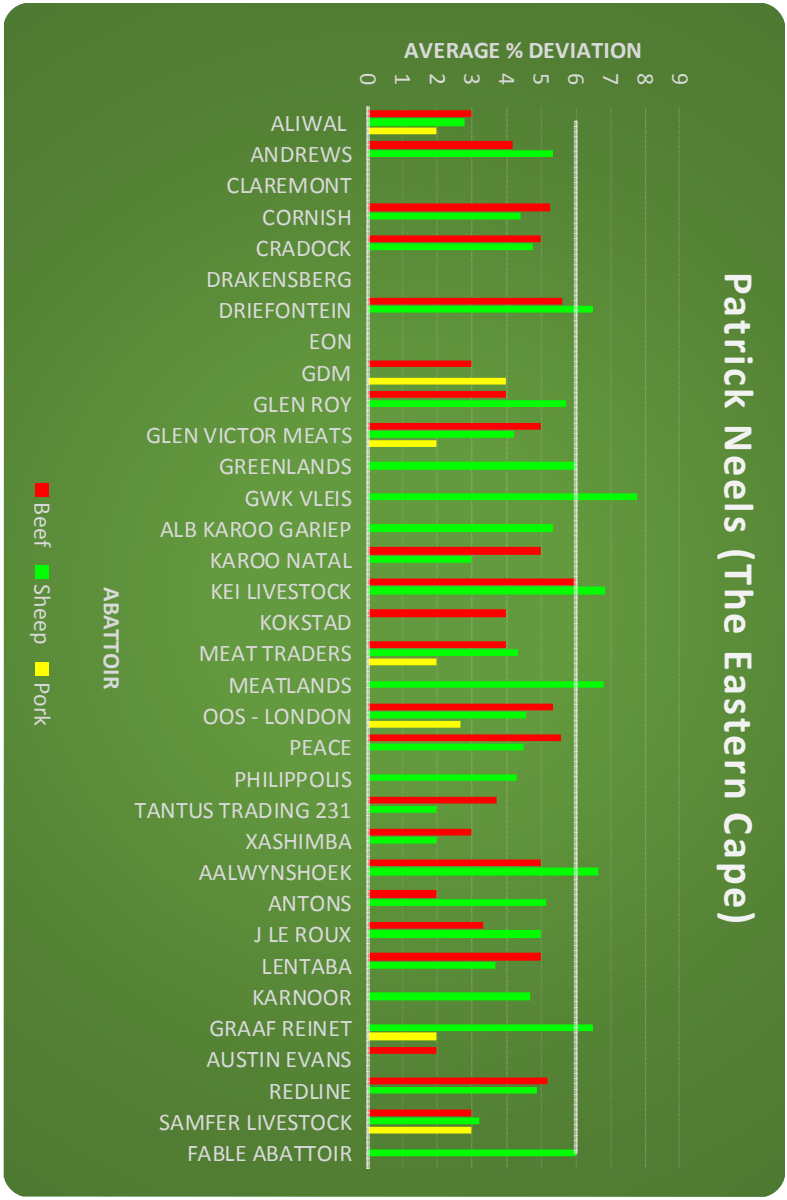

Albertus du Toit (North West, Gauteng) (262 Visits)

ABATTOIR

2018 Average % Deviations of Fat Codification Standards
 (<6% Deviations are inside norm - > 6% Deviations are outside norm)

Albertus du Toit (North West, Gauteng)