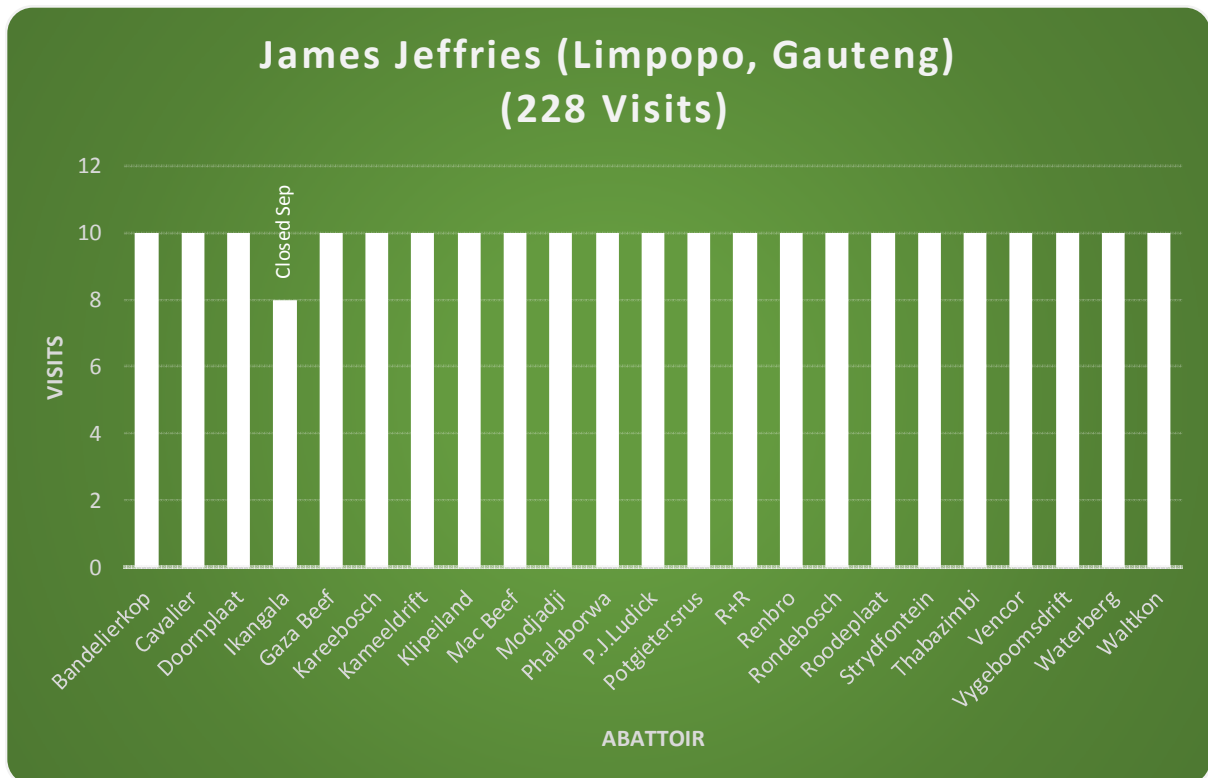

2018 Abattoir Co-ordination Visit

The following graphs reflect the number of visits performed per abattoir by each regional inspector/ auditor as discussed in section **Abattoir Visits**. 10 visits to each abattoir was planned. Explanations are provided where 10 visits were not performed.