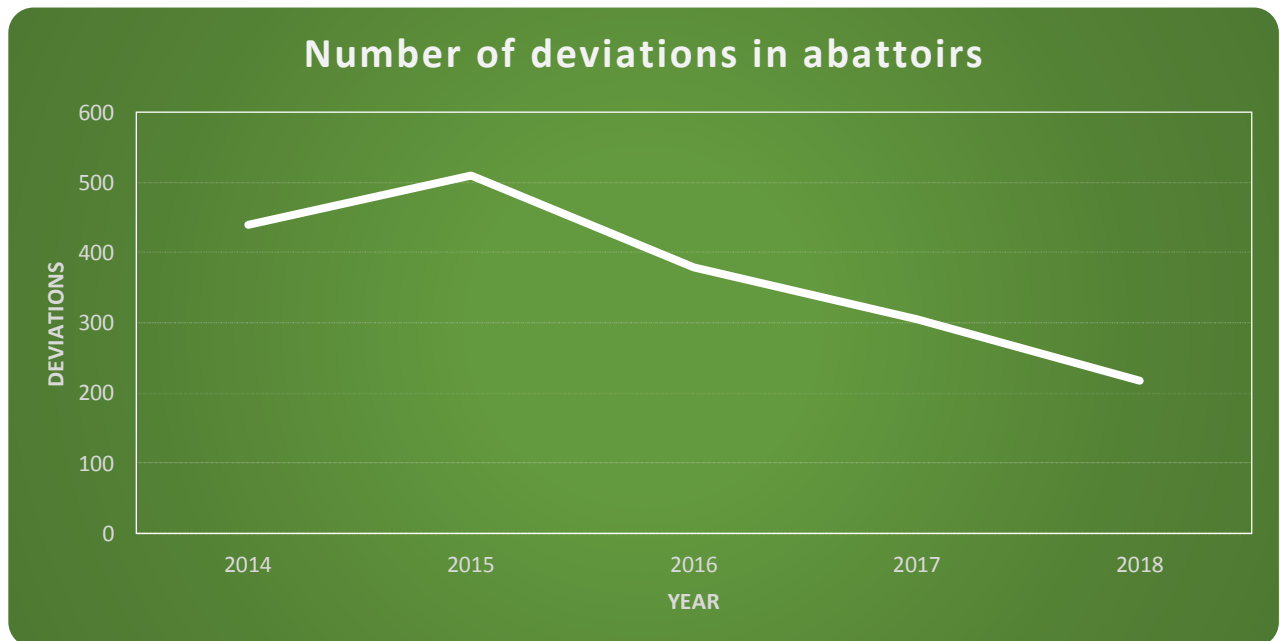

The most prominent problem area was with the number of deviations of fatness and the measurement position for pork classification is incorrect. For detail of the deviations of fatness per abattoir refer to section **2018 Average % Deviations of Fat Codification Standards**.

The trend of deviations at abattoirs is decreasing in this year as reflected by the graph and the table, especially with deviation of fatness classification, conformation and damaging codes, age determination incorrect and no age identification of the head or carcass.

The number of deviations noted is mostly the result of the lack of experience of meat classifiers at the particular abattoirs, where a turnover of 15% – 20% of meat classifiers in South Africa is experienced for the past year. New meat classifiers are assessed by SAMIC as discussed in the **Assessing of Meat Classifiers** section.

In order to rectify these deviations noted, classifiers have to undergo refreshing training where deviations of more than 6% occurred at abattoirs. Refer to the **Refresher courses** section for further details.

Service Fee for Co-ordination

In 2018 there was an increase of 3.5% on the co-ordination fees according to a decision of the SAMIC Board of Directors. At the end of 2018 there were no fees outstanding.