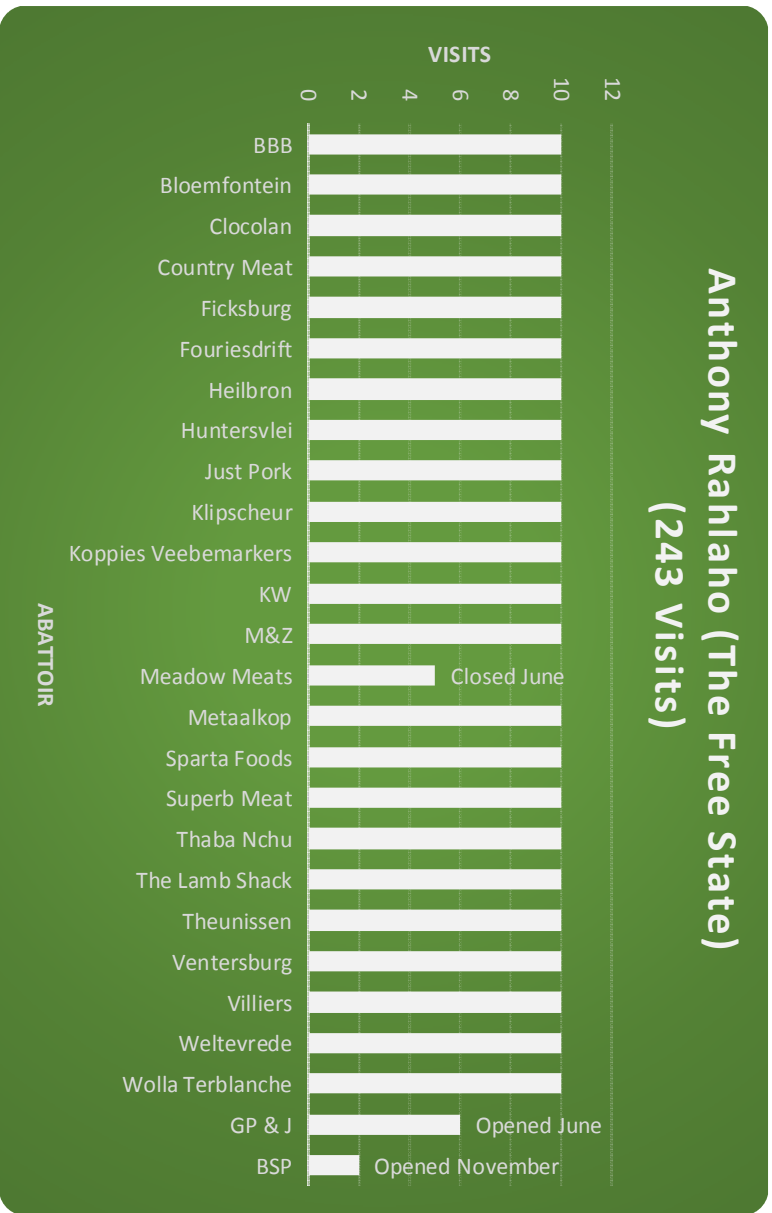

Albertus du Toit (North West, Gauteng) (262 Visits)

ABATTOIR

2018 Average % Deviations of Fat Codification Standards
 (<6% Deviations are inside norm - > 6% Deviations are outside norm)

Albertus du Toit (North West, Gauteng)