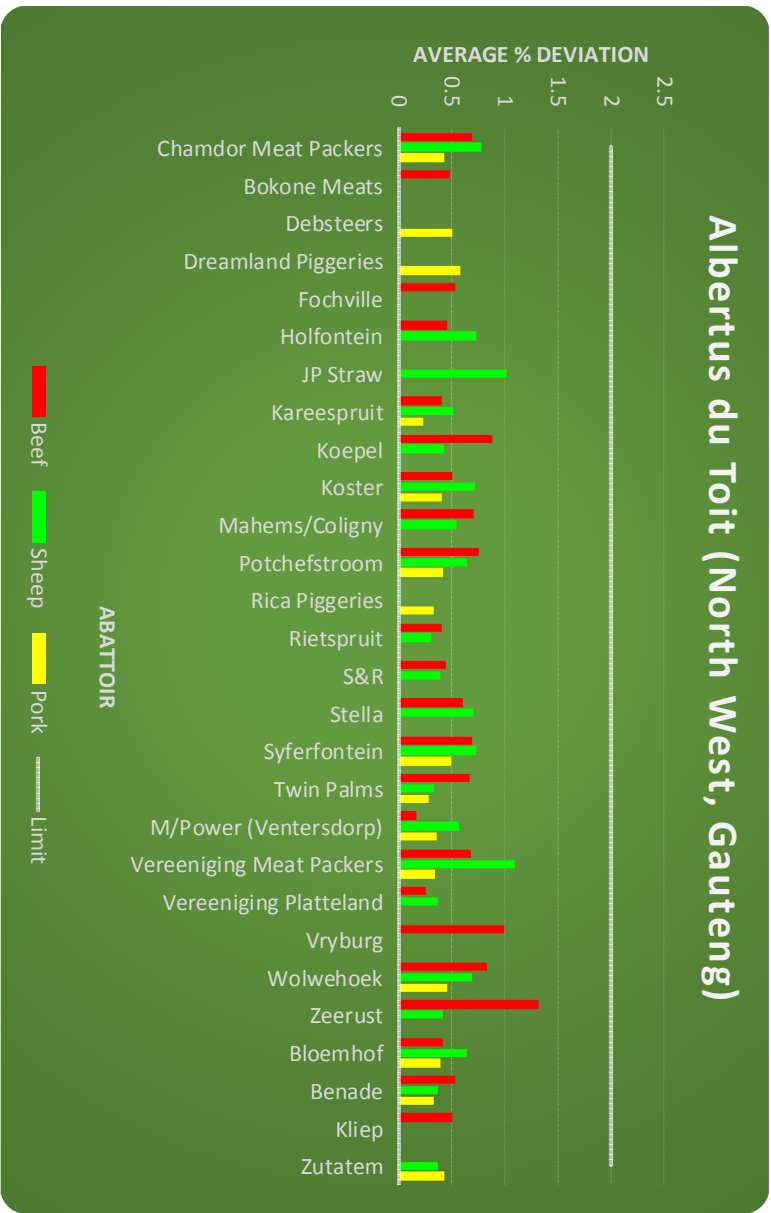

Albertus du Toit (North West, Gauteng)