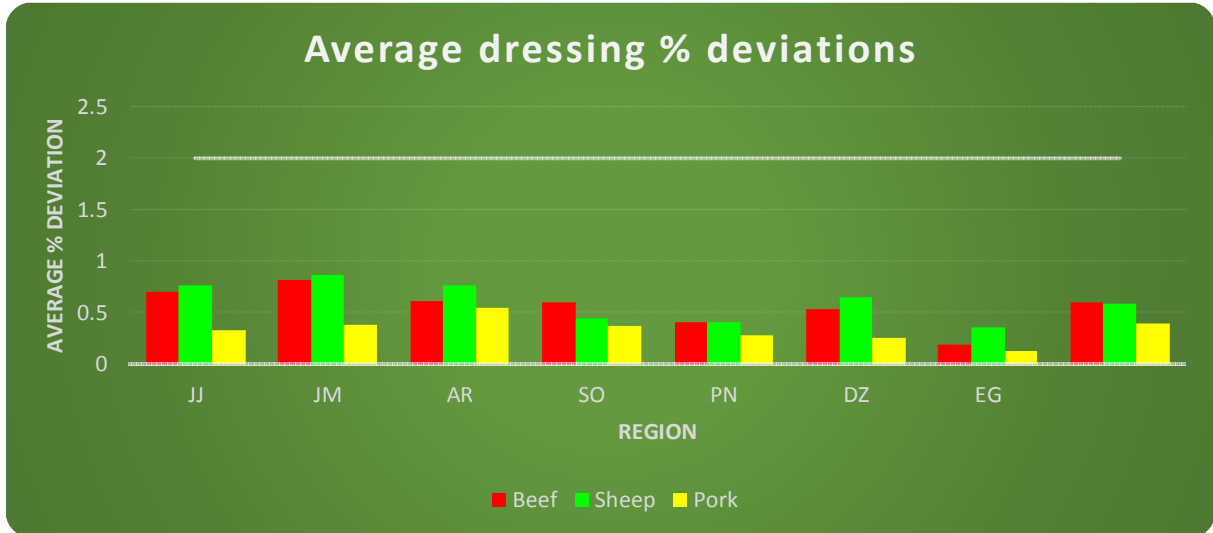

2018 Average Dressing Standards
(< 2% Dressing standards are within the norm)