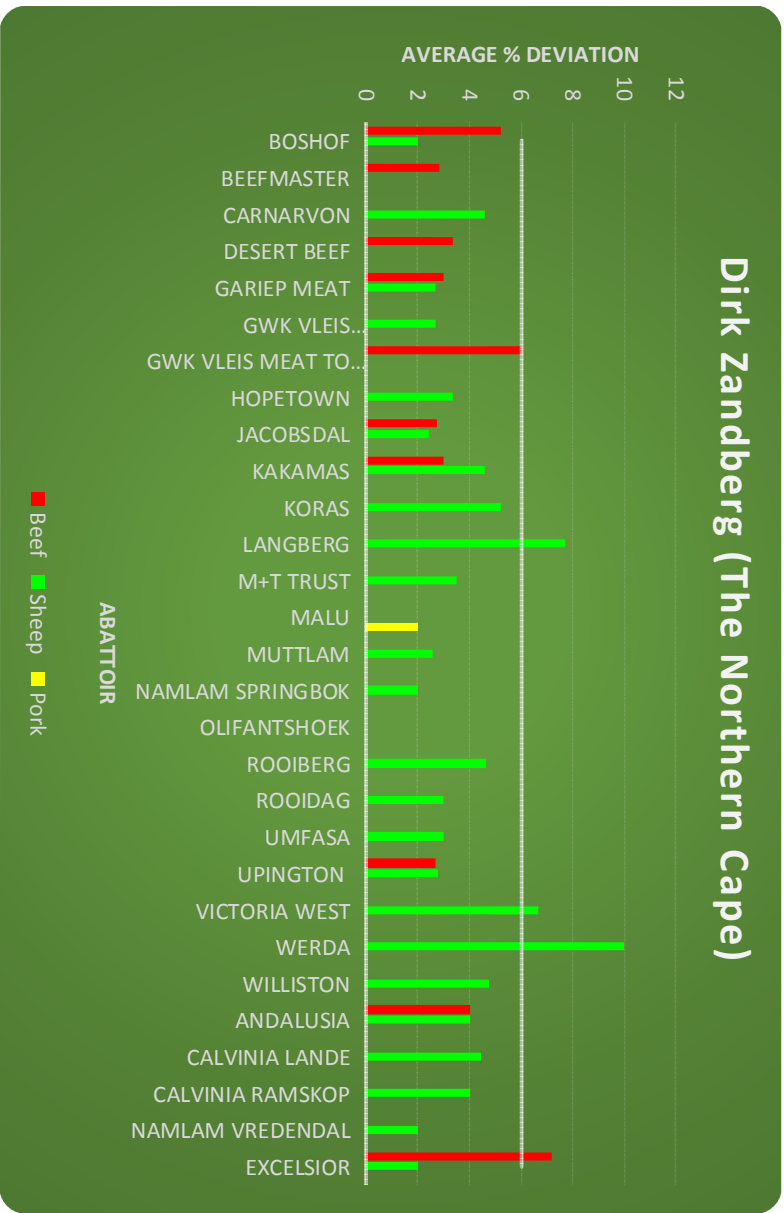

Albertus du Toit (North West, Gauteng) (262 Visits)

ABATTOIR

2018 Average % Deviations of Fat Codification Standards
 (<6% Deviations are inside norm - > 6% Deviations are outside norm)

Albertus du Toit (North West, Gauteng)