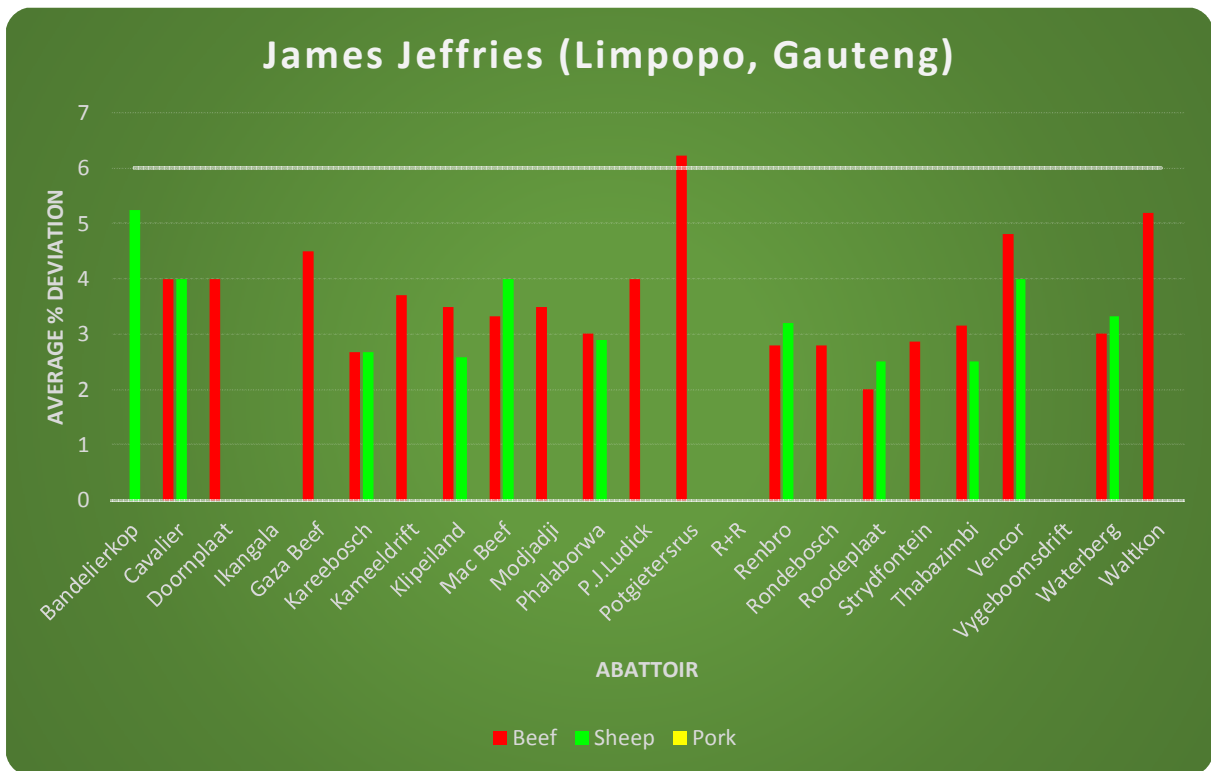

Albertus du Toit (North West, Gauteng) (262 Visits)

ABATTOIR

2018 Average % Deviations of Fat Codification Standards
 (<6% Deviations are inside norm - > 6% Deviations are outside norm)

Albertus du Toit (North West, Gauteng)