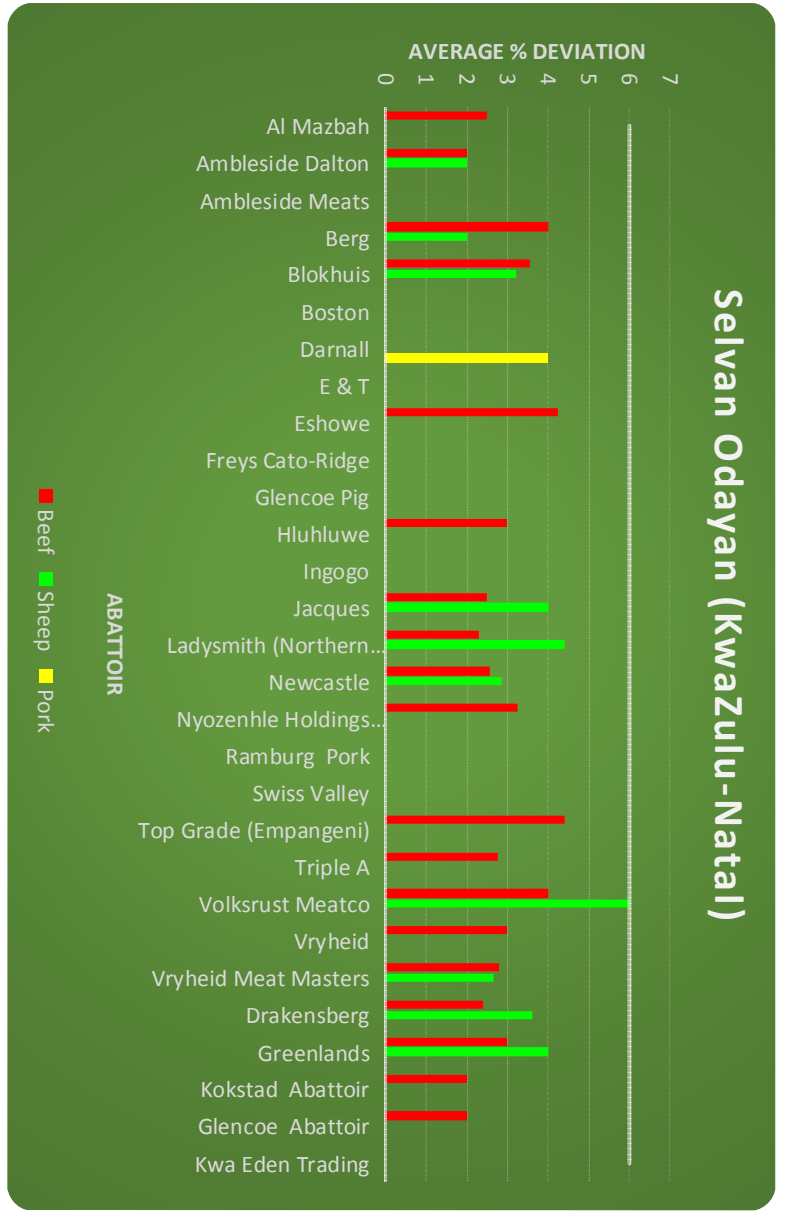

Albertus du Toit (North West, Gauteng) (262 Visits)

ABATTOIR

2018 Average % Deviations of Fat Codification Standards
 (<6% Deviations are inside norm - > 6% Deviations are outside norm)

Albertus du Toit (North West, Gauteng)