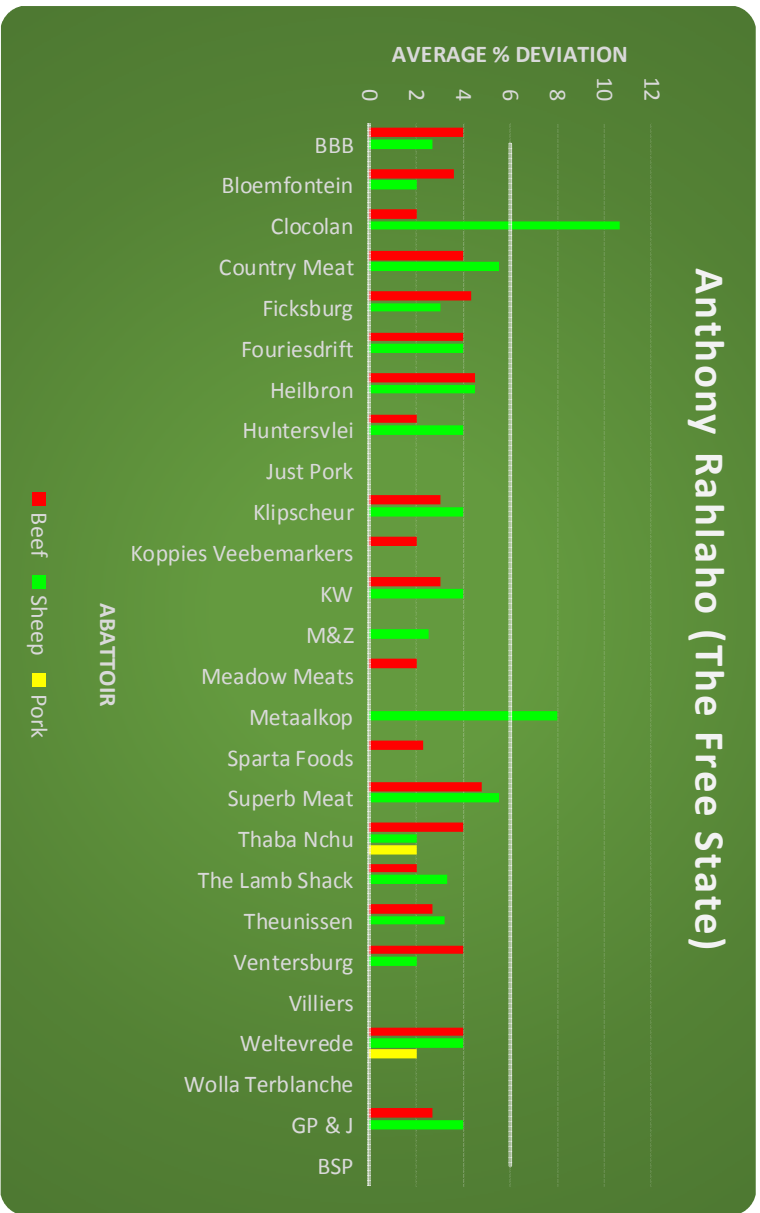

Albertus du Toit (North West, Gauteng) (262 Visits)

ABATTOIR

2018 Average % Deviations of Fat Codification Standards
 (<6% Deviations are inside norm - > 6% Deviations are outside norm)

Albertus du Toit (North West, Gauteng)