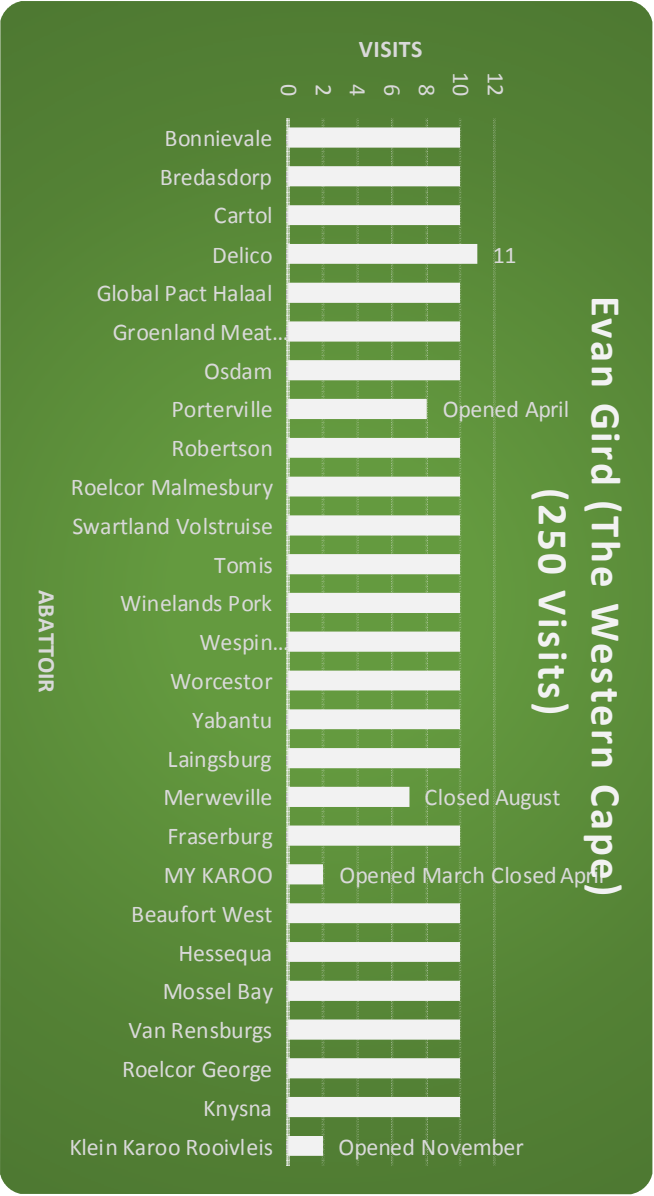

Albertus du Toit (North West, Gauteng) (262 Visits)

ABATTOIR

2018 Average % Deviations of Fat Codification Standards
 (<6% Deviations are inside norm - > 6% Deviations are outside norm)

Albertus du Toit (North West, Gauteng)