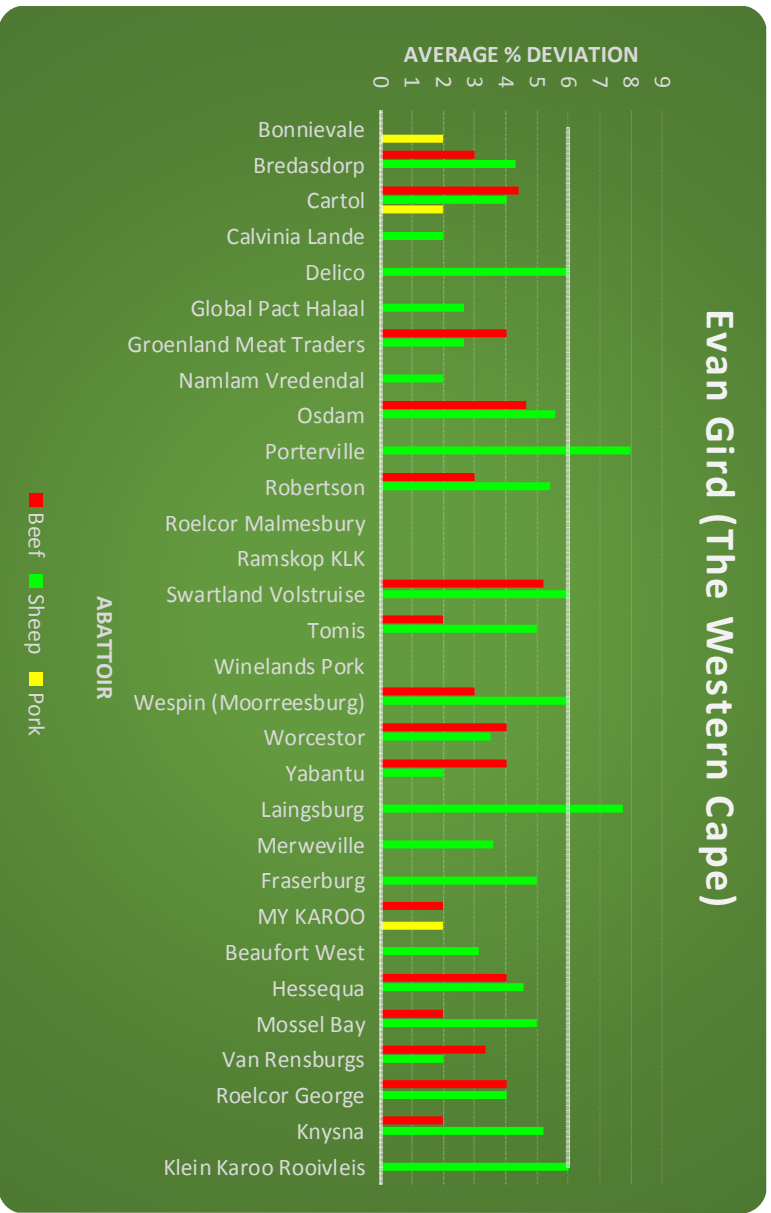

Albertus du Toit (North West, Gauteng) (262 Visits)

ABATTOIR

2018 Average % Deviations of Fat Codification Standards
 (<6% Deviations are inside norm - > 6% Deviations are outside norm)

Albertus du Toit (North West, Gauteng)