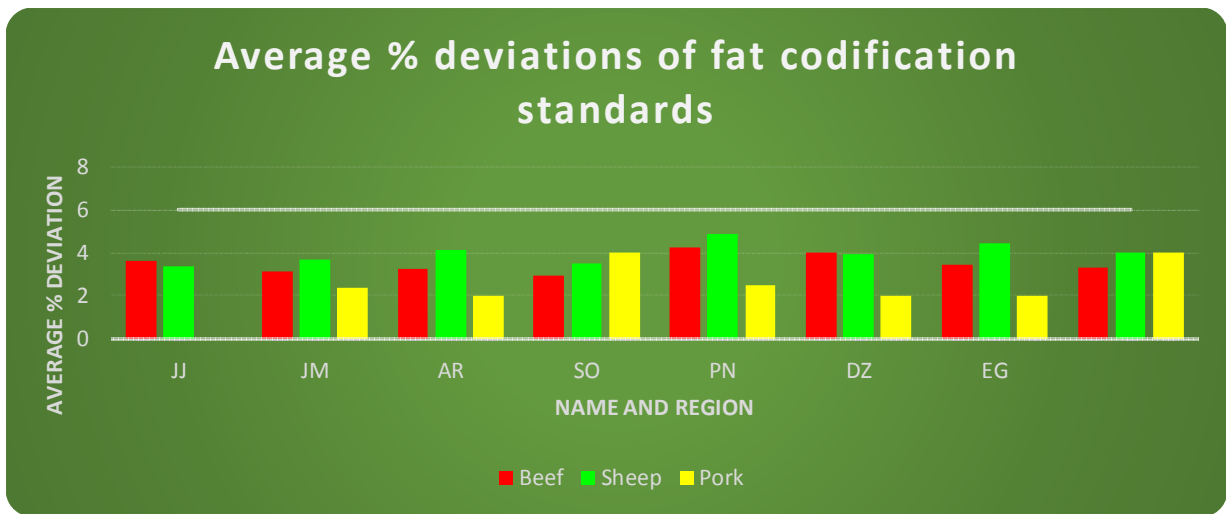

2018 Average % Deviations of Fat Codification Standards
(<6% Deviations are inside norm - > 6% Deviations are outside norm)