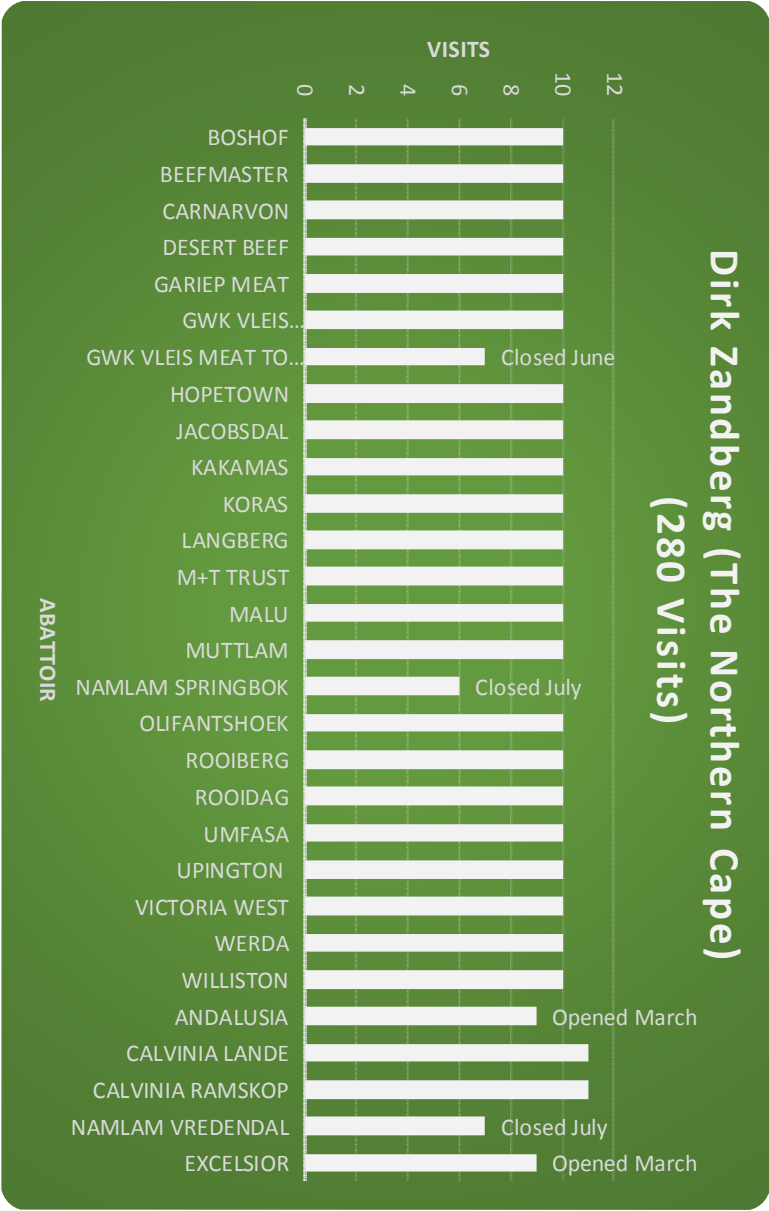

Albertus du Toit (North West, Gauteng) (262 Visits)

ABATTOIR

2018 Average % Deviations of Fat Codification Standards
 (<6% Deviations are inside norm - > 6% Deviations are outside norm)

Albertus du Toit (North West, Gauteng)