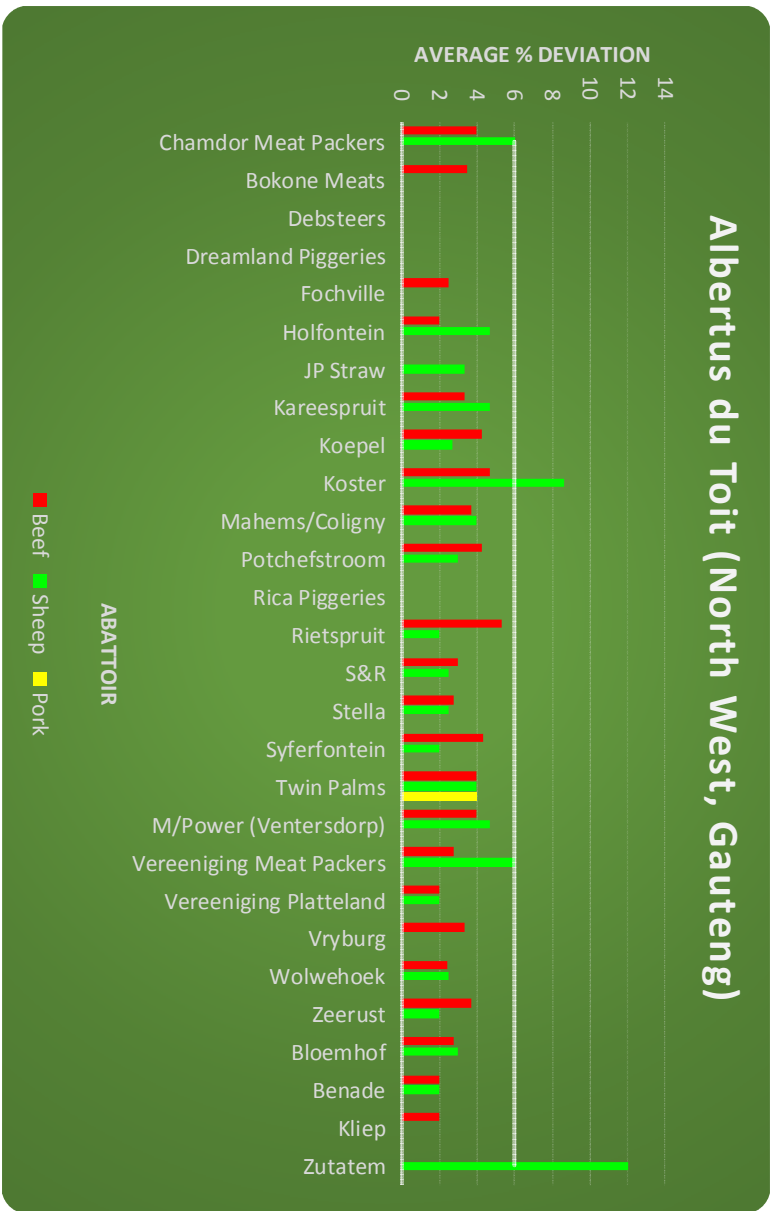

Albertus du Toit (North West, Gauteng) (262 Visits)

ABATTOIR

2018 Average % Deviations of Fat Codification Standards
 (<6% Deviations are inside norm - > 6% Deviations are outside norm)

Albertus du Toit (North West, Gauteng)