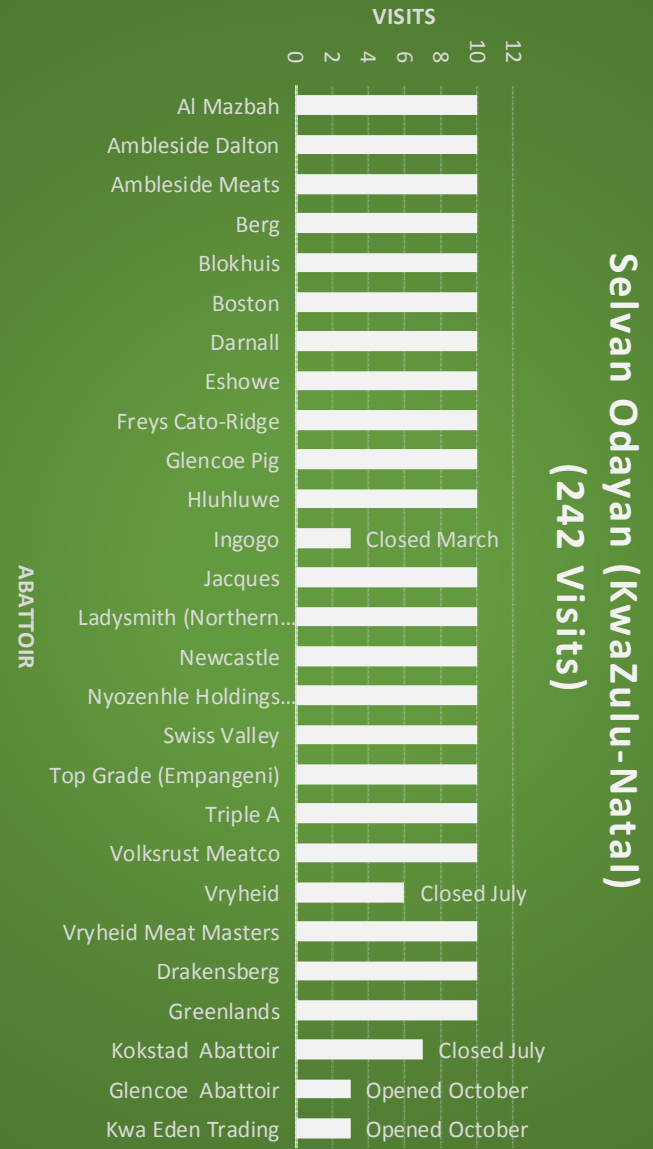

Albertus du Toit (North West, Gauteng) (262 Visits)

ABATTOIR

2018 Average % Deviations of Fat Codification Standards
 (<6% Deviations are inside norm - > 6% Deviations are outside norm)

Albertus du Toit (North West, Gauteng)